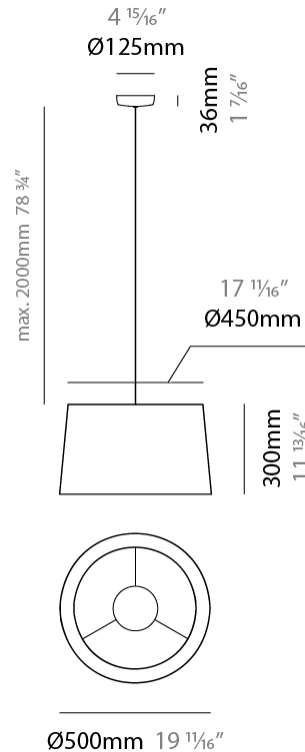

base number _____
Finish Options _____
Finish Options _____

1. To build a product code in our configurator select the specify button on the base model # product page
2. To build a manual product code on this datasheet choose from the options listed below in blue font and add the suffix to the base model #

GENERAL

Series: Drum _____
Brand: Ole _____
Division: Design _____
Mounting Type: Suspension _____
Mounting Location: Ceiling _____
Subcategory: Up/Down Light _____

PHYSICAL

Shape: Drum _____
Diameter (mm): 500 _____
Diameter (in): 19 11/16 _____
Height (mm): 300 _____
Height (in): 11 13/16 _____
Max. Overall Height (mm): 2300 _____
Max. Overall Height (in): 90 9/16 _____
Light Distribution: Direct / Indirect _____
Weight (kg): 2.8 _____
Weight (lbs): 6.2 _____
Fixture Finish: BEI / BLK / BLU / COG / DGN / GRY / MRN / MOC / MUS / OLV / SIL / STN / TER / WHI _____
Holder Finish: BLK _____
Fixture Material: Fabric Cord / Metal _____
Cable Details: 2000mm Cable _____
Upon Request: Other fabric cord colors available upon request (see downloadable finish chart) _____

ELECTRICAL

Number of Lamps: 1 _____
Lamp Type: LED Retrofit _____
Lamp Shape: A19 _____
Bulb Included: Bulb Not Included _____
Max. Wattage Per Lamp (W): 15 _____
Lamp Base: E26 _____
Input Voltage (V): 120 _____
Upon Request: 277Vac / GU24 _____

LED

OPTICAL

RATINGS AND CERTIFICATIONS

Certified By: Certified for North American Standards _____
IP rating: IP20 _____